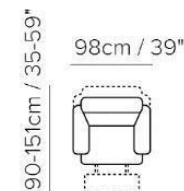

005

003

010

010

004

Shaker (MDF/Wood)

Dimension (mm)

W2200 x D5800 x H8500

NOS. 3000-007
SET OF TWO WALL MIRRORS

CM: W 106 D 7 H 152

FINELY GILTWOOD
CARVED
CHINOISERIE
MIRRORS WITH
HANDPAINTED
MOTIFS ON GOLD
LEAF AND GLASS

NOS. HA44001
**SET OF THREE SCREEN
PANELS**

CM: W 61 D 8 H 215