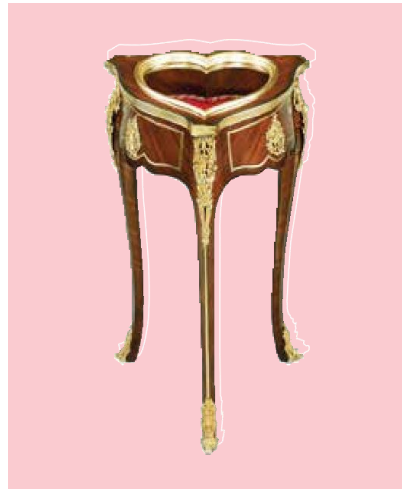

CM: W 76 D 47 H 76

GRACIOUS SHERATON OCCASIONAL TABLE
MOTHER-OF-PEARL LATTICE DECORS AND
BRASS MOLDINGS

NOS. 5900-011
OCCASIONAL TABLE