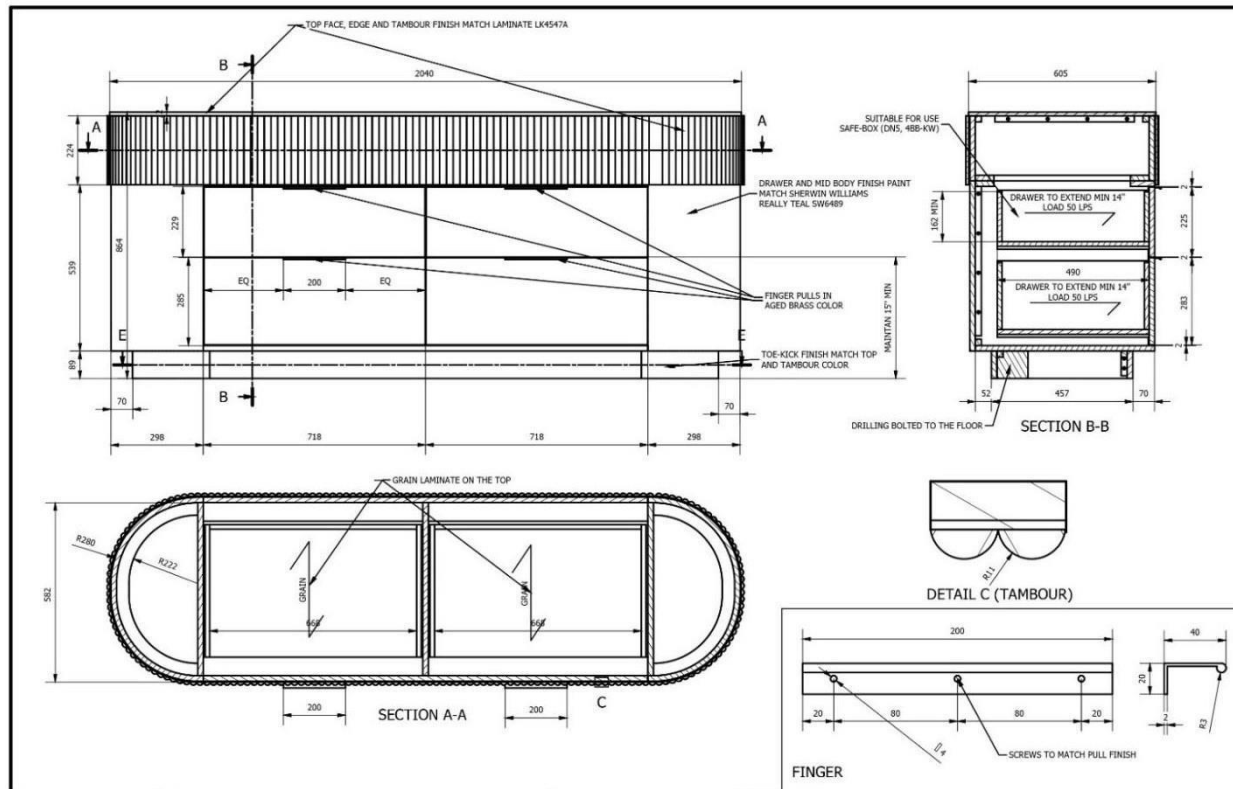

## SCHEMATICS

009

005

003

010

010

004

# Our Products

**Shaker (MDF/Wood)**

**Dimension (mm)**

W2200 x D5800 x H8500

**NOS. 3000-007**  
**SET OF TWO WALL MIRRORS**

CM: W 106 D 7 H 152

FINELY GILTWOOD  
CARVED  
CHINOISERIE  
MIRRORS WITH  
HANDPAINTED  
MOTIFS ON GOLD  
LEAF AND GLASS