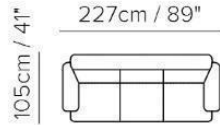

## SCHEMATICS

009

005

003

010

010

004

# Our Products

**Shaker (MDF/Wood)**

**Dimension (mm)**

W2200 x D5800 x H8500

**NOS. 3000-007**  
**SET OF TWO WALL MIRRORS**

CM: W 106 D 7 H 152

FINELY GILTWOOD  
CARVED  
CHINOISERIE  
MIRRORS WITH  
HANDPAINTED  
MOTIFS ON GOLD  
LEAF AND GLASS