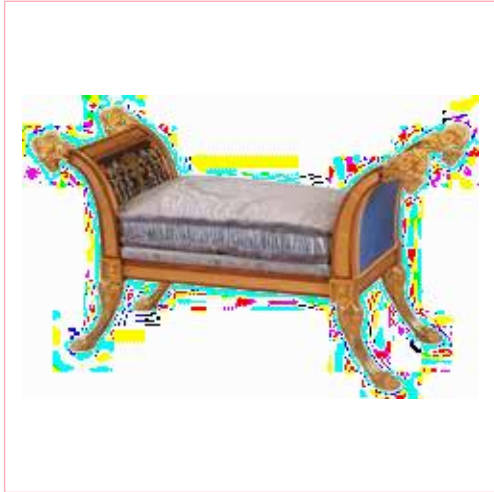

NOS. 6400-002
BENCH

CM: W 151 D 51 H 72

THE FAMOUS "RAMHEAD BENCH" FEATURING HIGHLY DECORATED PANELS, UNIQUE MADE IN ITALY FABRICS DUCK DOWN CUSHION AND SOLID BRASS RAM HEAD AND HOOF