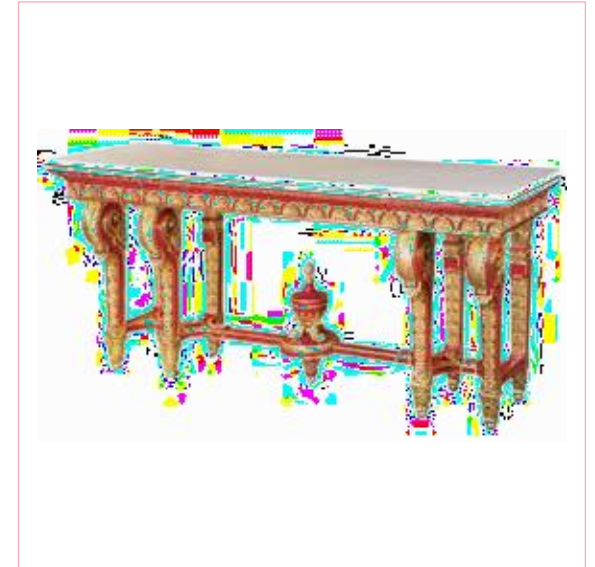

NOS. 7700-020

CONSOLE TABLE

CM: W 200 D 56 H 96

ITALIAN CARVED 8-LEG CONSOLE TABLE PARMA RED
AND GOLD LEAF FINISH HANDPAINTED TOP AND
FINELY TURNED VASE ON STRETCHER