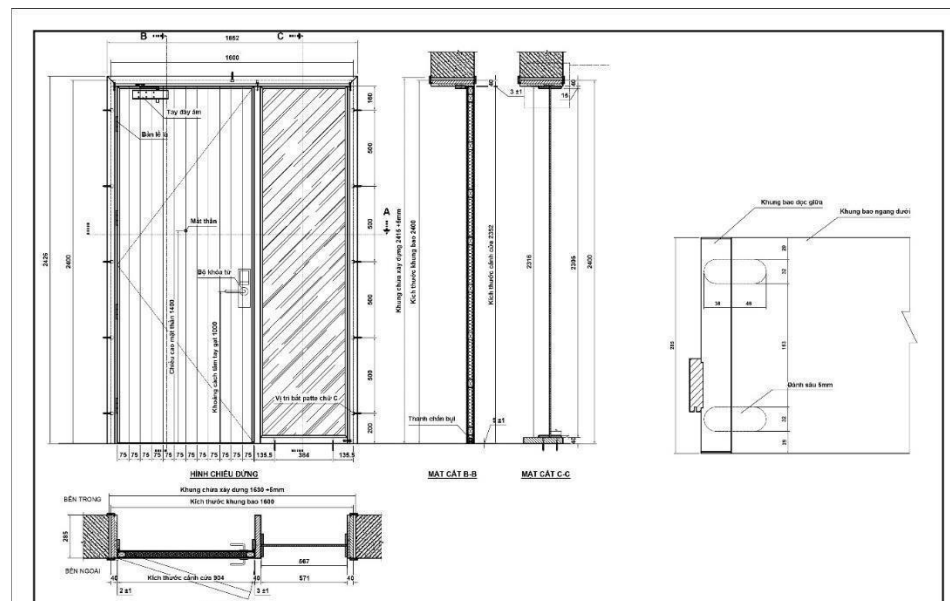

## SCHEMATICS

009

005

003

010

010

004

# Our Products

**Shaker (MDF/Wood)**

**Dimension (mm)**

W2200 x D5800 x H8500

**NOS. 3000-007**  
**SET OF TWO WALL MIRRORS**

CM: W 106 D 7 H 152

FINELY GILTWOOD  
CARVED  
CHINOISERIE  
MIRRORS WITH  
HANDPAINTED  
MOTIFS ON GOLD  
LEAF AND GLASS