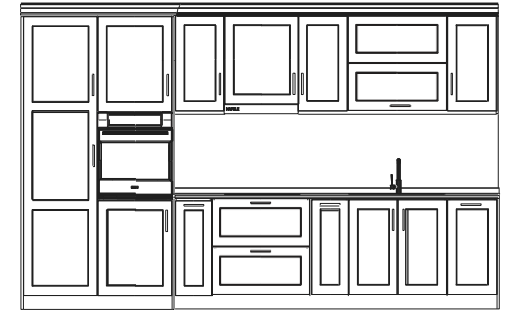

# Our Products

**Shaker (MDF/Wood)**

**Dimension (mm)**

W2200 x D5800 x H8500

**NOS. 3000-007**  
**SET OF TWO WALL MIRRORS**

CM: W 106 D 7 H 152

FINELY GILTWOOD  
CARVED  
CHINOISERIE  
MIRRORS WITH  
HANDPAINTED  
MOTIFS ON GOLD  
LEAF AND GLASS