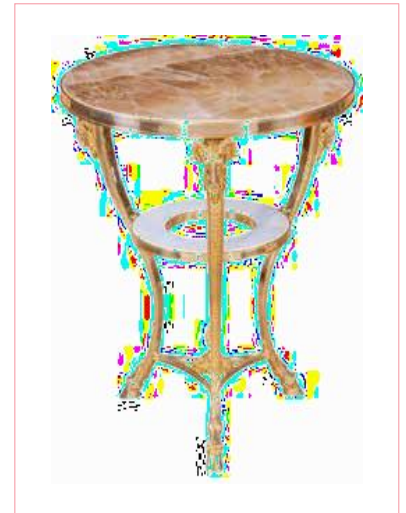

FRENCH LOUIS XV STYLE HEART SHAPED  
DISPLAY TABLE MADE IN MAHOAGNY  
WITH BRONZE ORMOLU MOUNTS

**NOS. 7200-028**  
**SIDE TABLE**

CM: W 43 D 43 H 66

THE "EAGLE CLAW" SIDE TABLE SOLID BRASS  
AND HANDPAINTED GLASS TOP

**NOS. 7200-015**  
**LAMP TABLE**

CM: W 73 D 73 H 76

RAM HEAD AND HOOF SOLID BRASS TABLE  
MELLOW ONYX TOP WITH BRASS GALLERY  
WHITE MARBLE INNER SHELF

**NOS. 7300-013**

**COFFEE TABLE**

CM: W 113 D 113 H 44