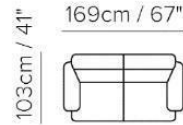

## SCHEMATICS

009

005

003

010

010

004

# Our Products

**Shaker (MDF/Wood)**

**Dimension (mm)**

W2200 x D5800 x H8500

**NOS. 3000-007**  
**SET OF TWO WALL MIRRORS**

CM: W 106 D 7 H 152

FINELY GILTWOOD  
CARVED  
CHINOISERIE  
MIRRORS WITH  
HANDPAINTED  
MOTIFS ON GOLD  
LEAF AND GLASS