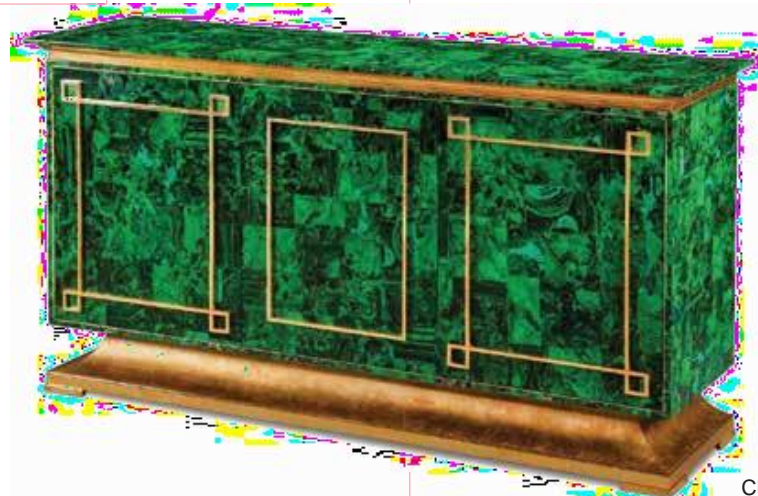

NOS. 5500-006
BUFFET

CM: W 180 D 52 H 98

CONTEMPORARY 3-DOOR CABINET DECORATED
WITH FAUX HANDPAINTED MALACHITE CROWNED
BY SOLID BRASS MOLDINGS